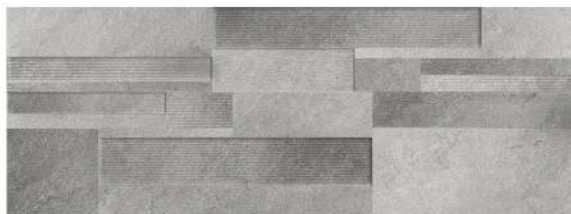

BITOSA gray decor