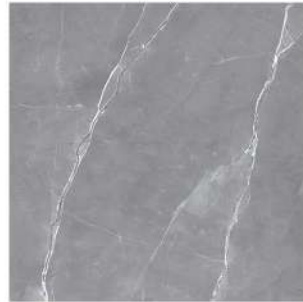

PULPIS dark