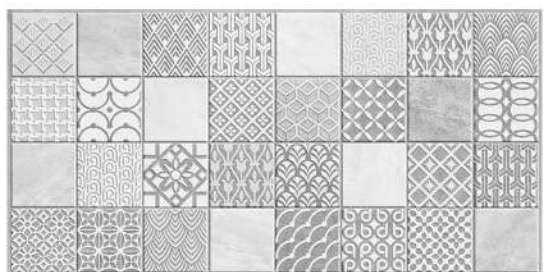

PARIS gray light chanel

PARIS sadafi lanvin

PARIS gray light lanvin

PARIS gray dark flat

PARIS beige flat

PARIS gray dark chanel

PARIS beige chanel

60x120 MOON

Lux tiles are a combination of color and design

PARIS gray dark lanvin

PARIS beige lanvin

LONDON gray flat

LONDON cream flat

LONDON gray oxford

LONDON cream oxford

LONDON gray berna

LONDON cream berna

MODE STONE black

MODE STONE white

60x120 MOON

Lux tiles are a combination of color and design

BERLIN gray light

PLUS cream

BERLIN gray flor light

Lux tiles are a combination of color and design

MELBOURNE gray light

MELBOURNE gray dark

MELBOURNE gray light puzzle

MELBOURNE gray dark puzzle

MELBOURNE gray light line

MELBOURNE gray dark line

NEW CEMENT wide