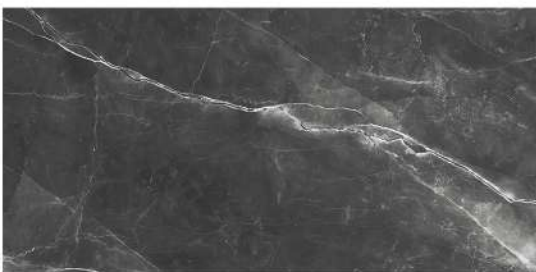

PLUS wide

BERLIN gray line

PLUS gray

BERLIN gray dark

PLUS smoked

BERLIN gray flor dark

PLUS black

60x120 MOON

Lux tiles are a combination of color and design

MELBOURNE gray light

MELBOURNE gray dark

MELBOURNE gray light puzzle

MELBOURNE gray dark puzzle

MELBOURNE gray light line

MELBOURNE gray dark line

NEW CEMENT wide