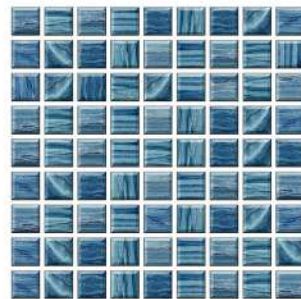

KALKATE cream

AMESTERDAM gray

SELECTA gray light

SELECTA gray dark

KEY STONE gray

KEY STONE cream

PALACIOM

30x30 LUX

30x30 LUX

Lux tiles are a combination of color and design

LAND ART gray

LAND ART cream

AMESTERDAM gray

AMESTERDAM cream

ALISA light

ALISA dark