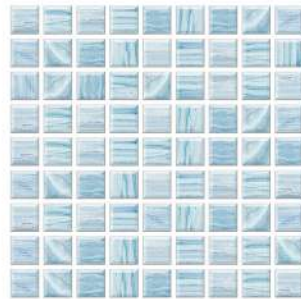

KALKATE cream

AMESTERDAM gray

SELECTA gray light

SELECTA gray dark

KEY STONE gray

KEY STONE cream

PALACIOM

30x30 LUX

30x30 LUX

Lux tiles are a combination of color and design

LAND ART gray

LAND ART cream

AMESTERDAM gray

AMESTERDAM cream

ALISA light

ALISA dark