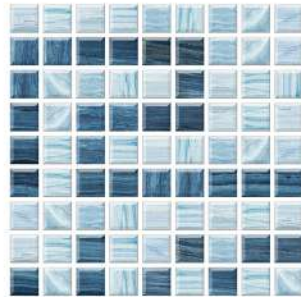

ALISA versace