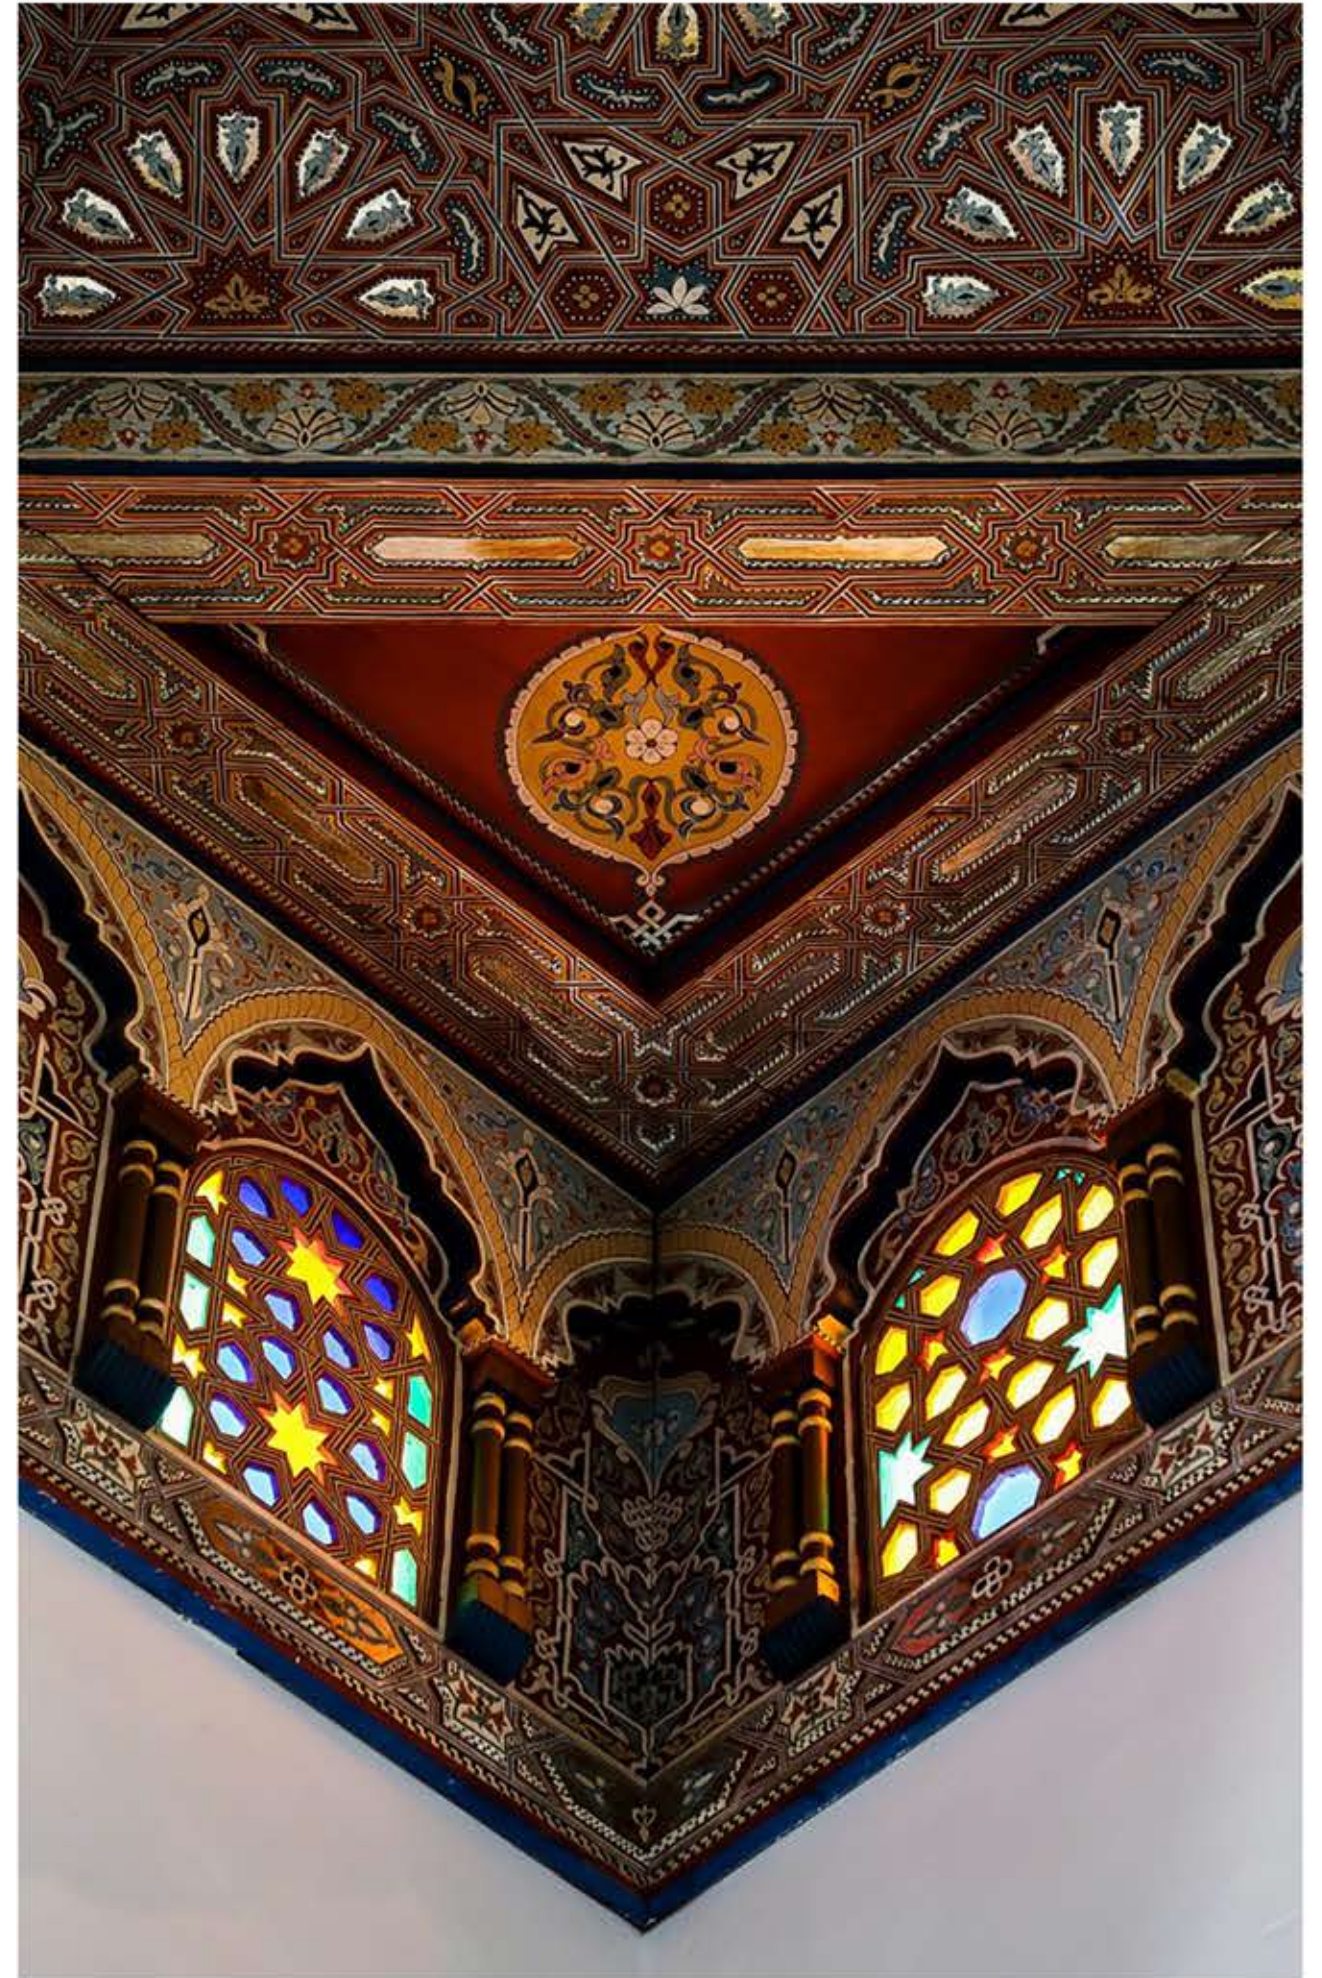

SPECIAL
INTERIOR DESIGN