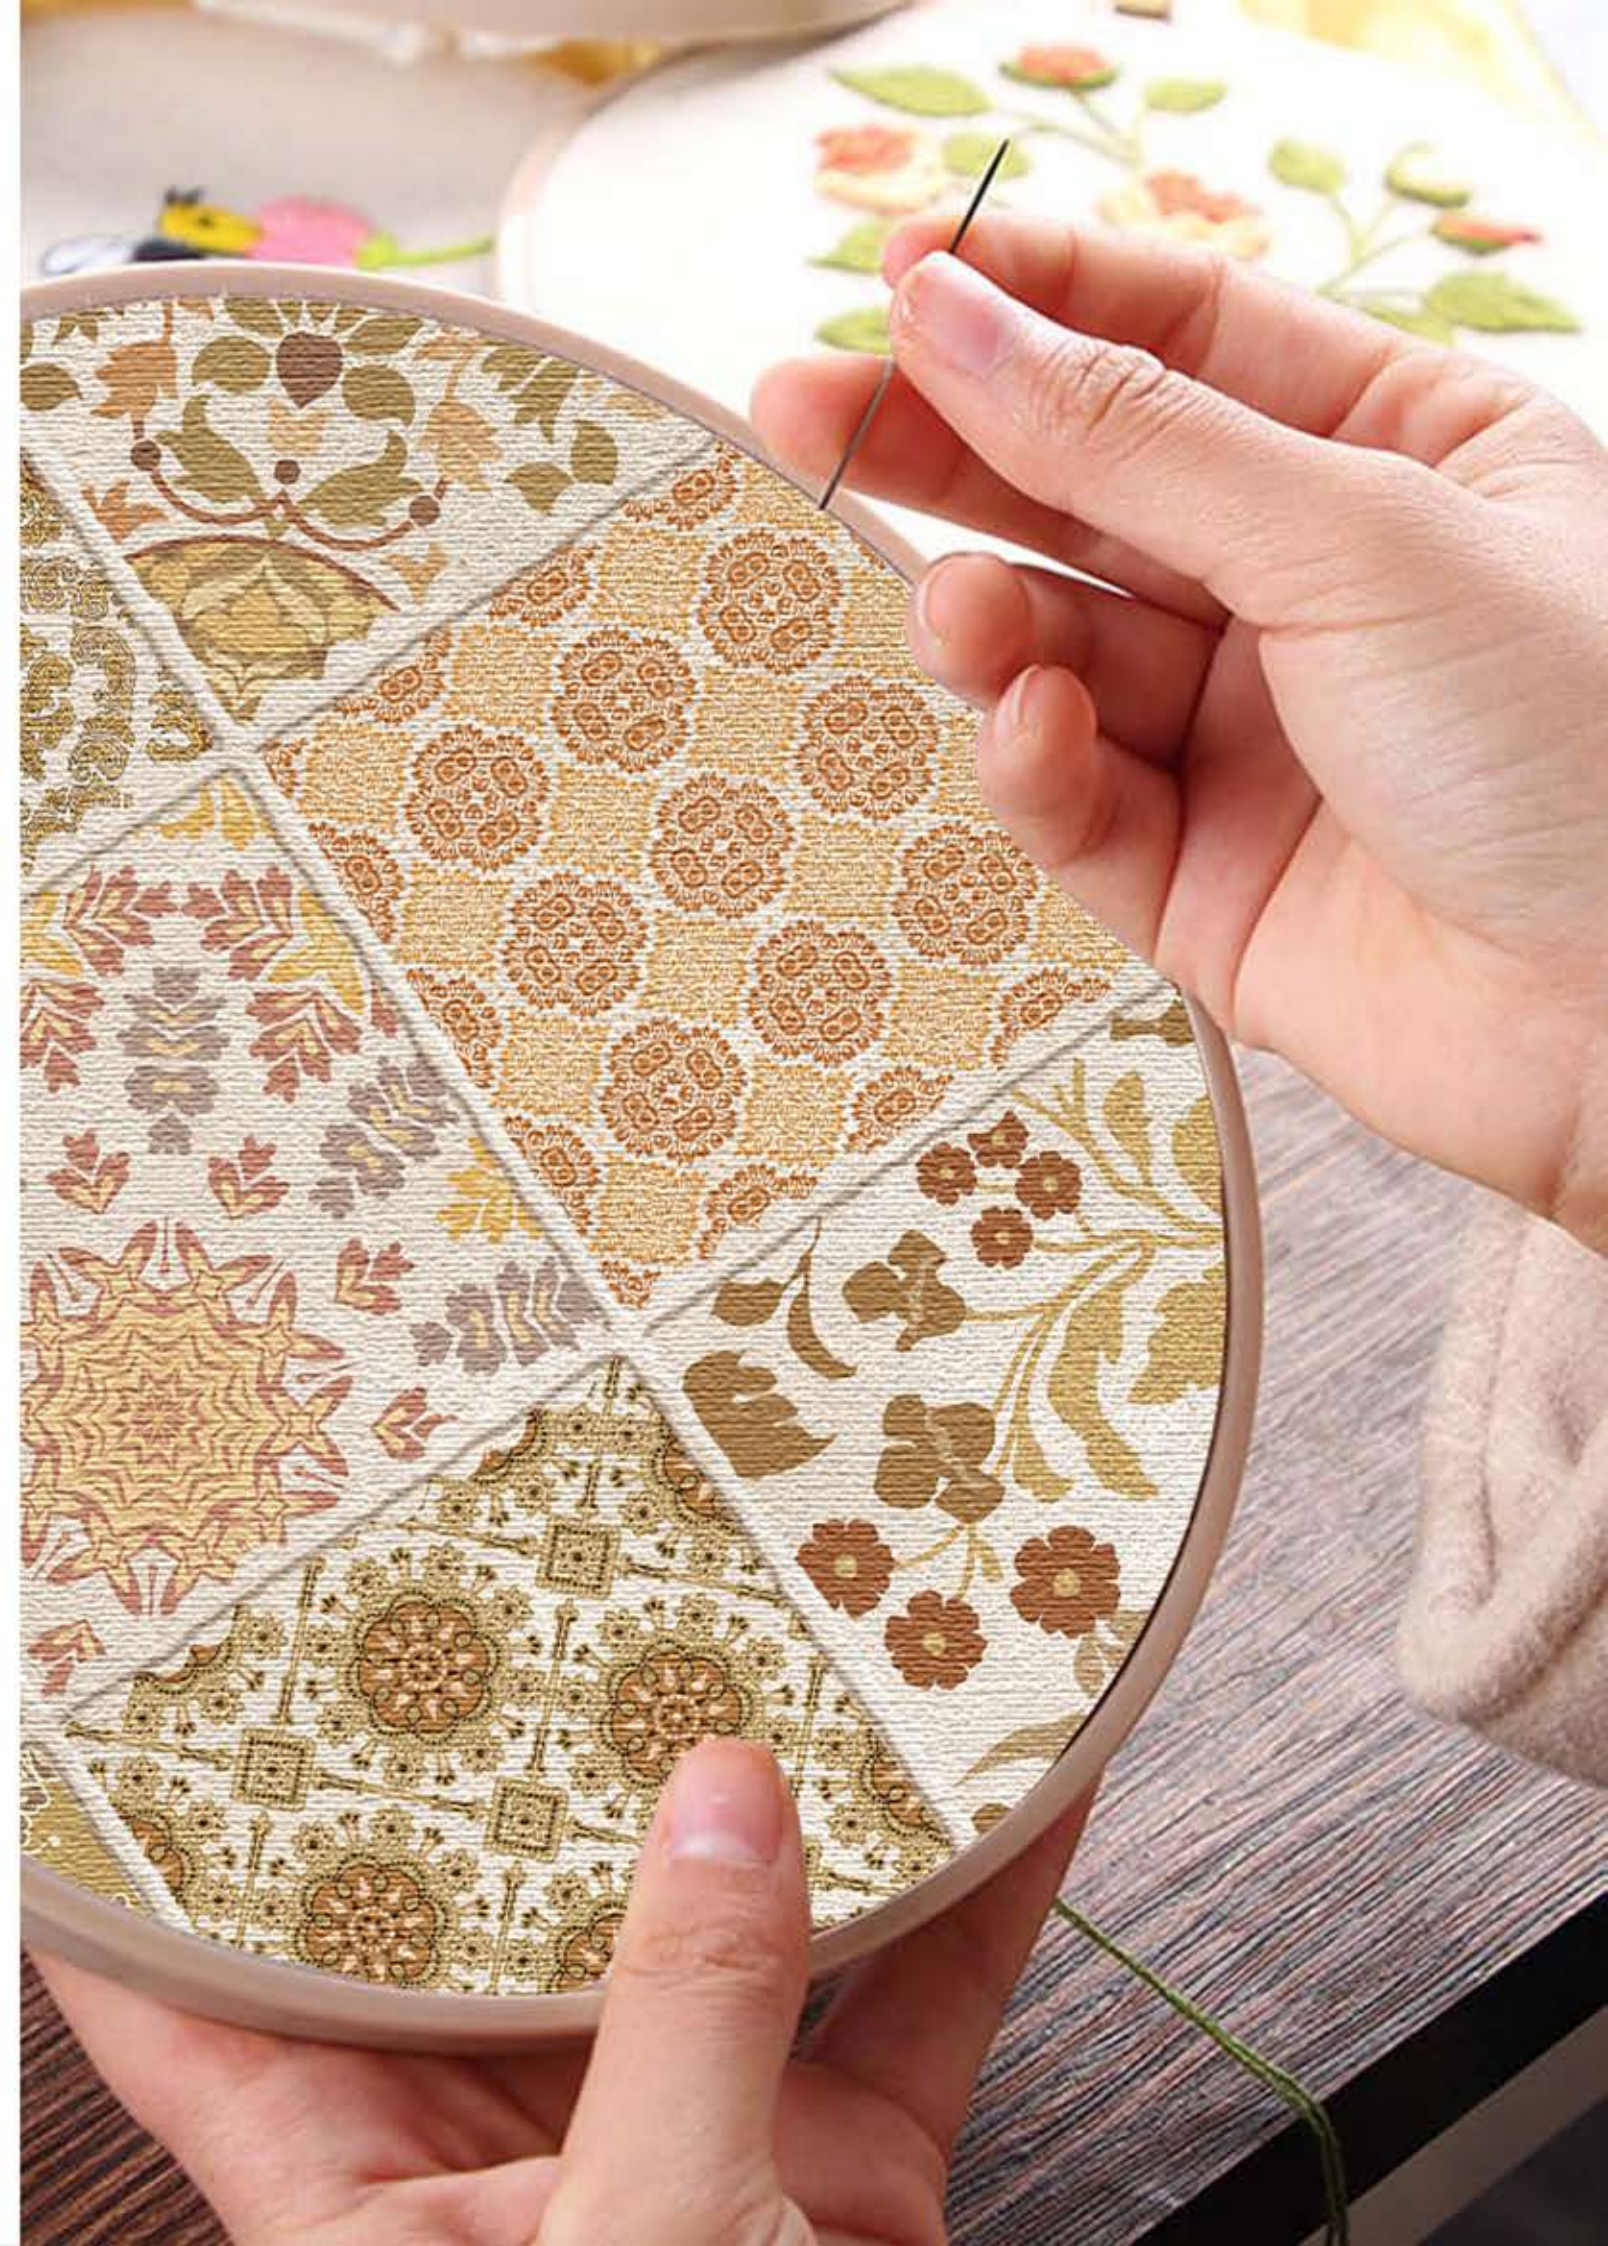

# ARRAD

30\*60  
MATT

NeedleWork

Arad Cream / 30\*60 / Matt

Arad Cream / 30\*60 / Matt

Arad Cream / 30\*60 / Matt

Arad Cream / 30\*60 / Matt

Arad Cream / 30\*60 / Matt

Enjoyable

Arad Cream / 30\*60 / Matt

Hand Work Art

Arad Cream / 30\*60 / Matt

Detail

Arad Cream / 30\*60 / Matt

# Creation

Arad Cream / 30\*60 / Matt

Hand Made

Arad Cream / 30\*60 / Matt

culture idea

Arad Cream / 30\*60 / Matt

Handicraft

Arad Cream / 30\*60 / Matt

Gorgeous

Arad Cream / 30\*60 / Matt

ARAD

30\*60  
MATT